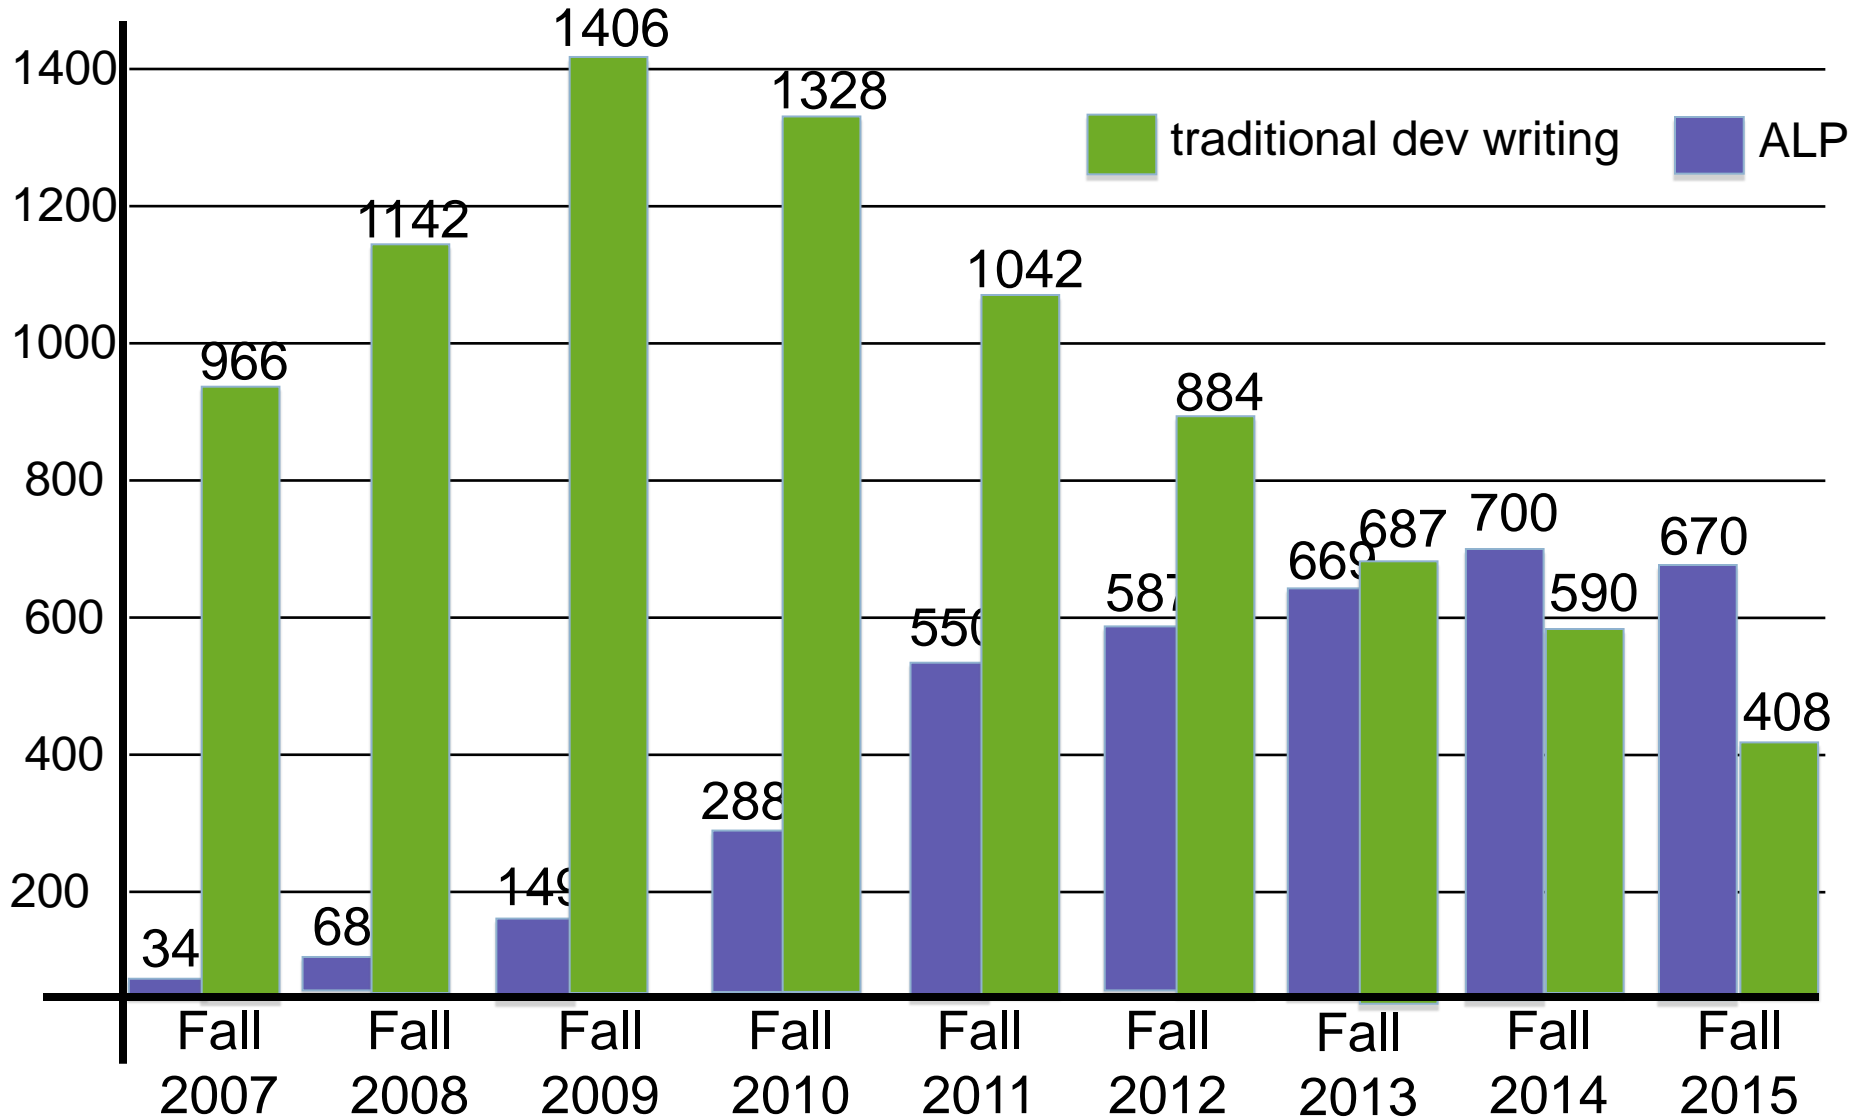

Number Taking ALP or Traditional Each Fall

Number Taking ALP or Traditional Each Fall

3,576 students

26 Boeing 737-700s
137 seats per plane

Number Taking ALP or Traditional Each Fall