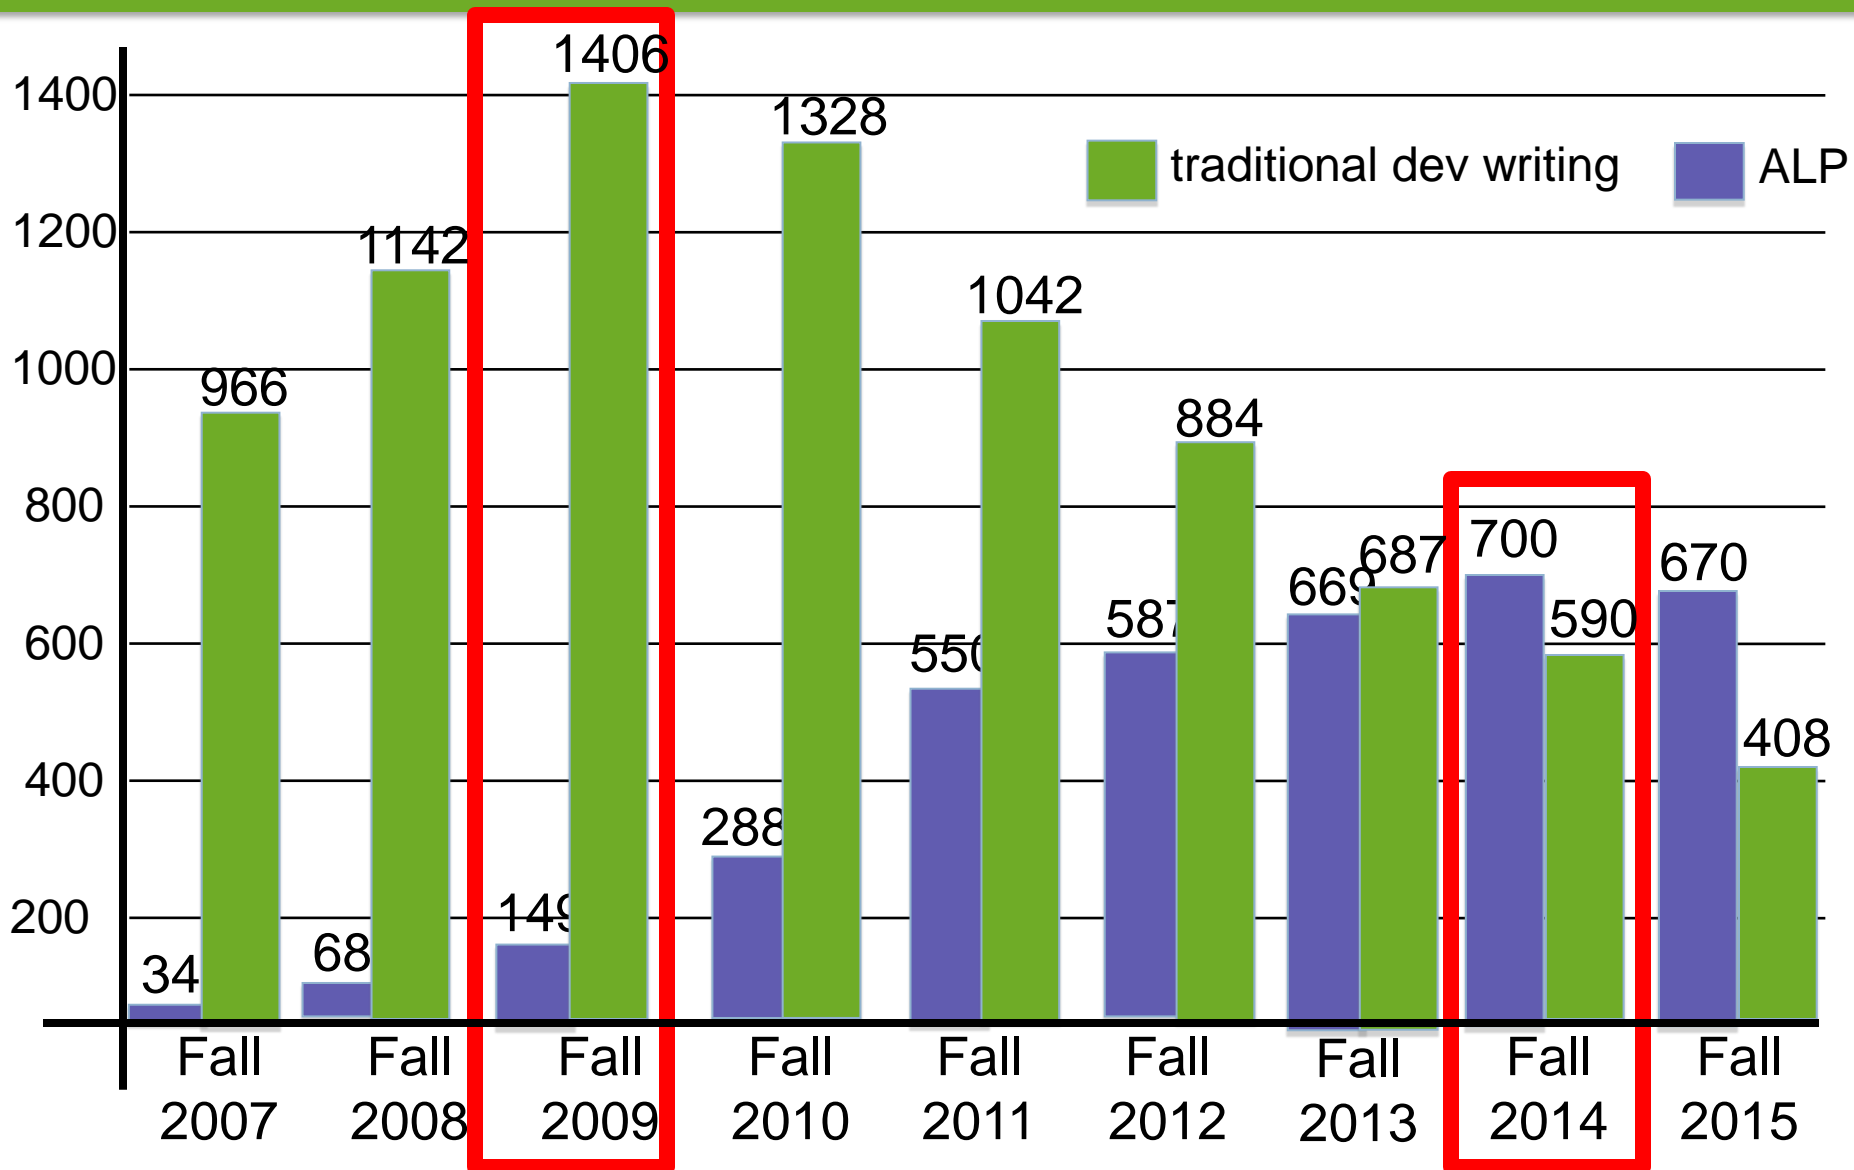

Number Taking ALP or Traditional Each Fall

Number Taking ALP or Traditional Each Fall

3,576 students

26 Boeing 737-700s
137 seats per plane

Number Taking ALP or Traditional Each Fall