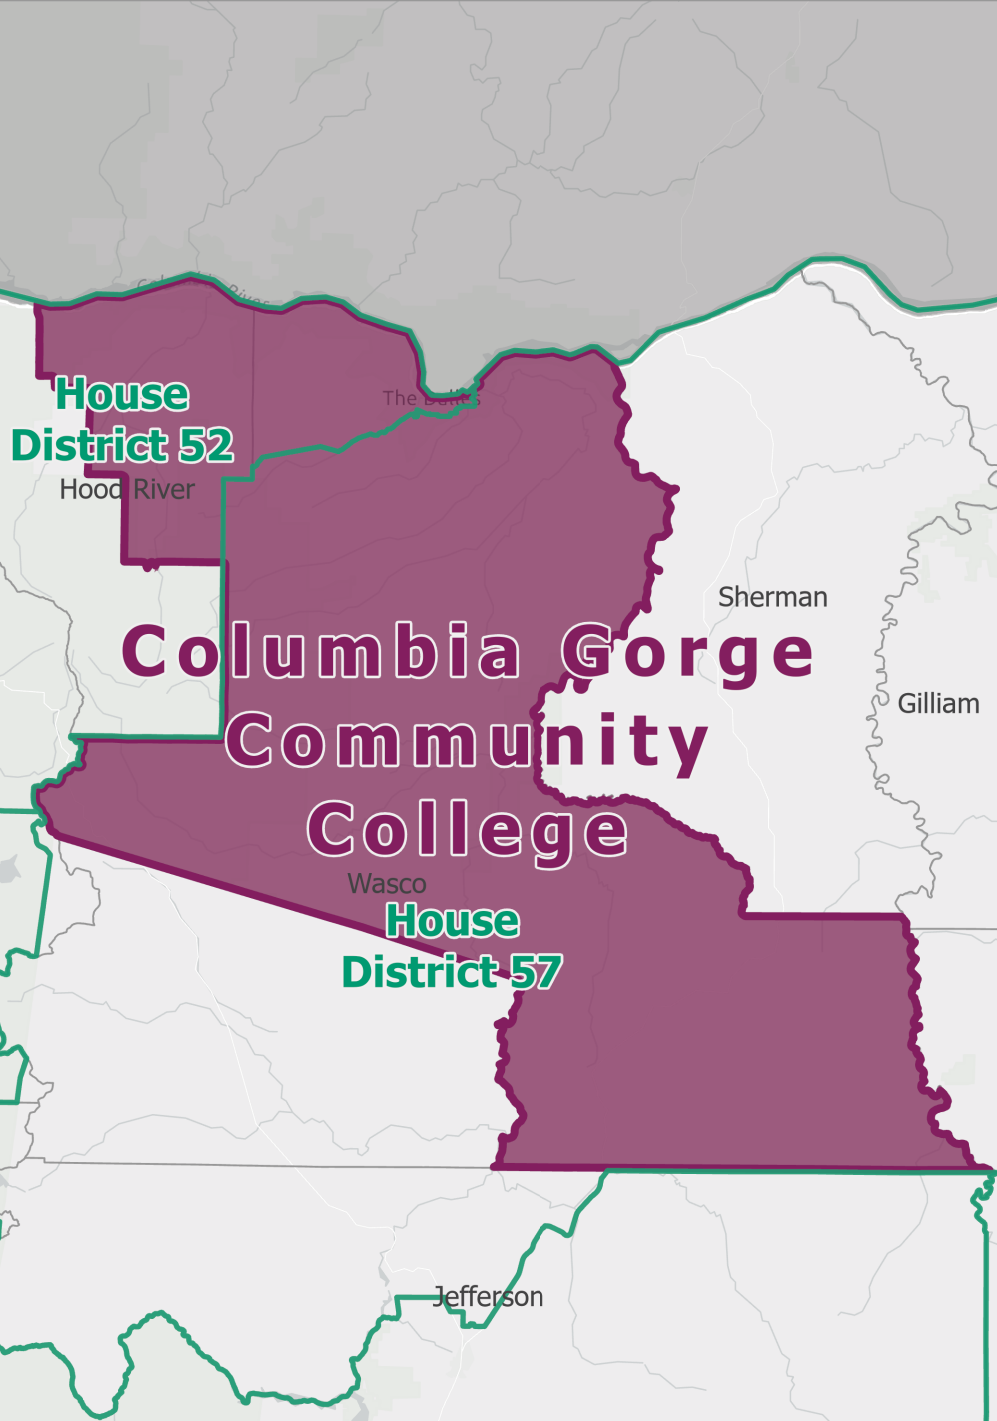

Columbia Gorge Community College 2022 Oregon Legislative Districts

Boundaries based on 2022 Legislative Districts. Cartography by Amy Johnson, for OCCA, July 2023. Light Gray Base map by Esri.