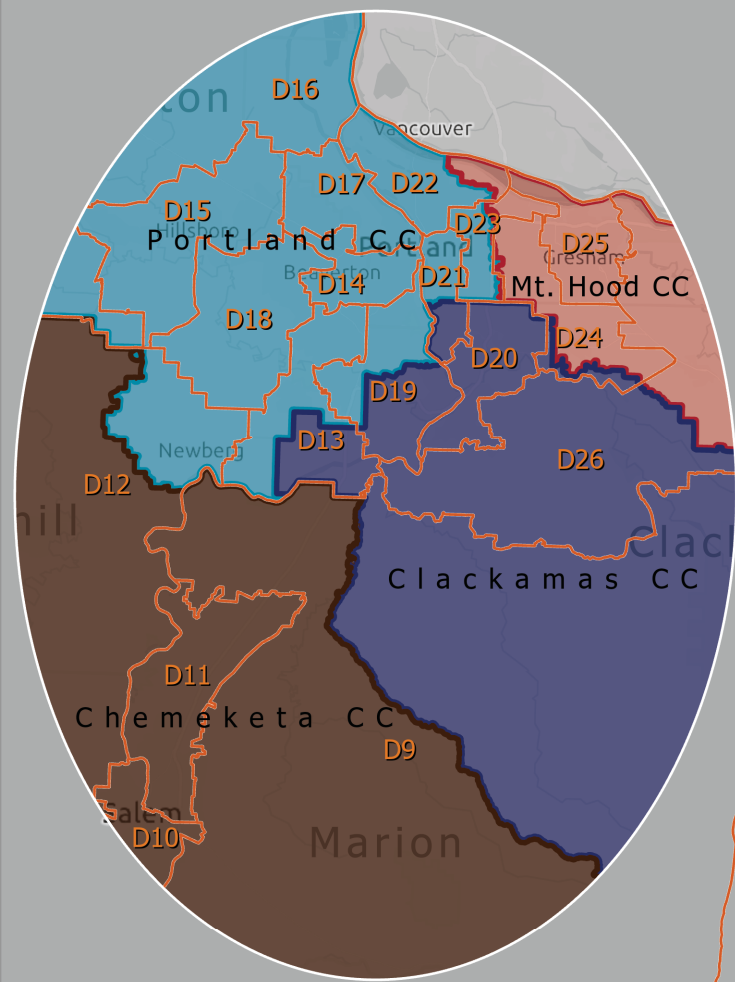

Oregon Senate Districts and Community College Districts

Boundaries based on 2022 Legislative Districts
Cartography by Amy Johnson, July 2023
Light Gray Base map by Esri